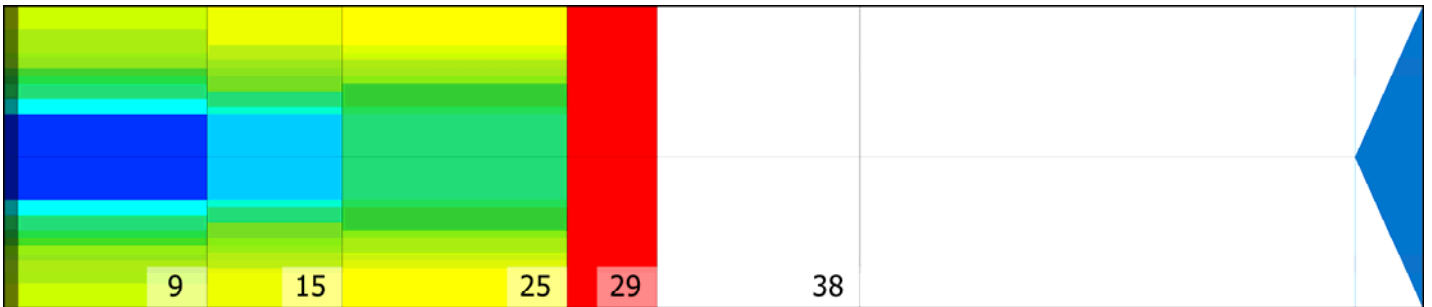

RUSSIAN 1

Conditioner:

Cleaner:

Zone Configuration

Cleaner Transition

Mode: Clean and Condition

Speed: Quick Clean

Start Cleaner Spray: 0 Feet

Start Squeegee: 0 Feet

Start Conditioning: 6 Inches

Split Pattern: No

Zone 1	Avg	Ratio	Zone 2	Avg	Ratio
Left	35.0	2.7 : 1	Left	30.2	2.6 : 1
Right	35.0	2.7 : 1	Right	30.2	2.6 : 1
Center	95.0		Center	80.0	

Zone 3	Avg	Ratio	Zone 4	Avg	Ratio
Left	27.0	2.1 : 1	Left	1.0	1.0 : 1
Right	27.0	2.1 : 1	Right	1.0	1.0 : 1
Center	58.0		Center	1.0	

Zone 5	Avg	Ratio
Left	0.0	1.0 : 1
Right	0.0	1.0 : 1
Center	0.0	