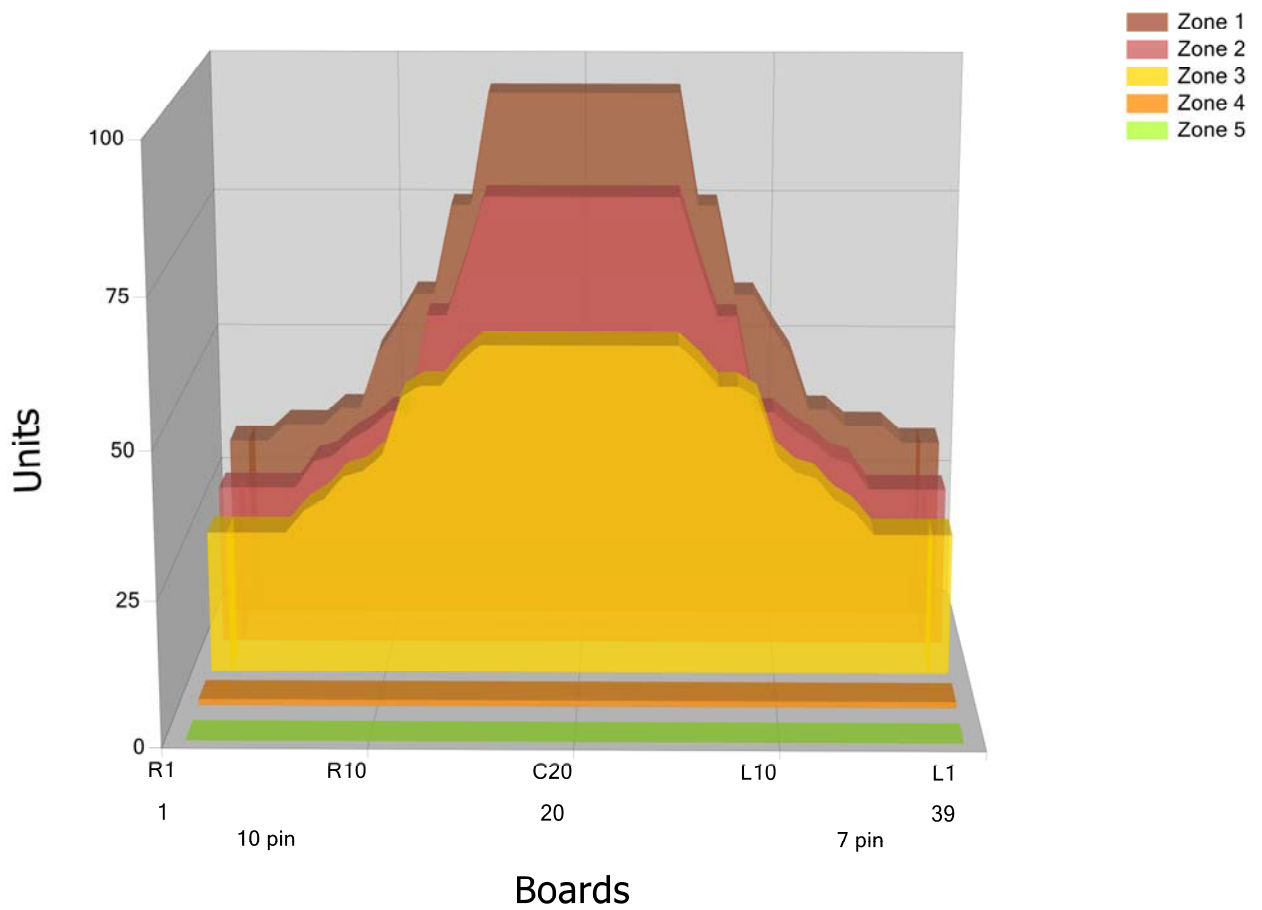

RUSSIAN 1

Conditioner:

Cleaner:

Zone Configuration

Cleaner Transition

Mode: Clean and Condition

Speed: Quick Clean

Start Cleaner Spray: 0 Feet

Start Squeegee: 0 Feet

Start Conditioning: 6 Inches

Split Pattern: No

Zone 1	Avg	Ratio	Zone 2	Avg	Ratio
Left	35.0	2.7 : 1	Left	30.2	2.6 : 1
Right	35.0	2.7 : 1	Right	30.2	2.6 : 1
Center	95.0		Center	80.0	

Zone 3	Avg	Ratio	Zone 4	Avg	Ratio
Left	27.0	2.1 : 1	Left	1.0	1.0 : 1
Right	27.0	2.1 : 1	Right	1.0	1.0 : 1
Center	58.0		Center	1.0	

Zone 5	Avg	Ratio
Left	0.0	1.0 : 1
Right	0.0	1.0 : 1
Center	0.0	