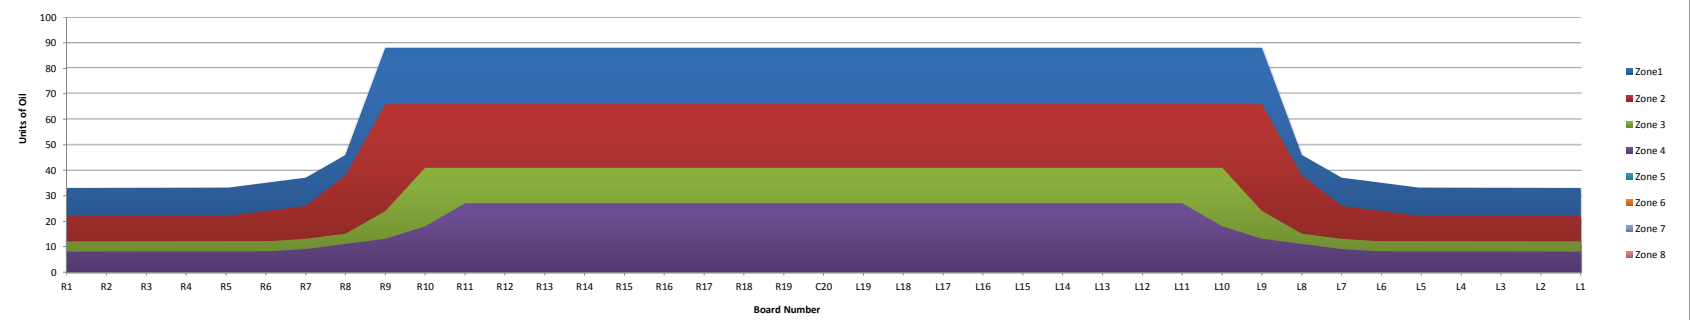

Supplies Information

Lane Cleaner: Brunswick Invincible, Cleaner Mixture Ratio: 4 : 1, Cleaner Transition Distance: 42, Cleaner Spray End Distance: 53, Lane Conditioner: Brunswick Logic

Surface Information

Surface Type: Synthetic, Surface Brand: Brunswick Glo Anvil - 3/8", Age

Notes Bowling Chamartin

Madrid, Spain

Table with 8 columns (Zone 1-8) and 3 rows (Zone End Distance, Zone Ratio L/R, Zone Volume (ml)).

Scoreboard table with columns for 7 Pin Side, Board Number, and 10 Pin Side, and rows for Zones 1-8.

ENVOY

AUTHORITY22

Select Machine

Pattern Information

Date: 23-Jan-18

Pattern Type: Sport

Pattern Difficulty: High

Pattern Designer: BRUNSWICK

Pattern Volume (ml): 26.54

Pattern Parameters

Pattern Number: [ ]

Pattern Name: ATHENS 18

Mode: Clean & Oil

Forward Speed: Max Clean

Start Cleaner Spray: 0