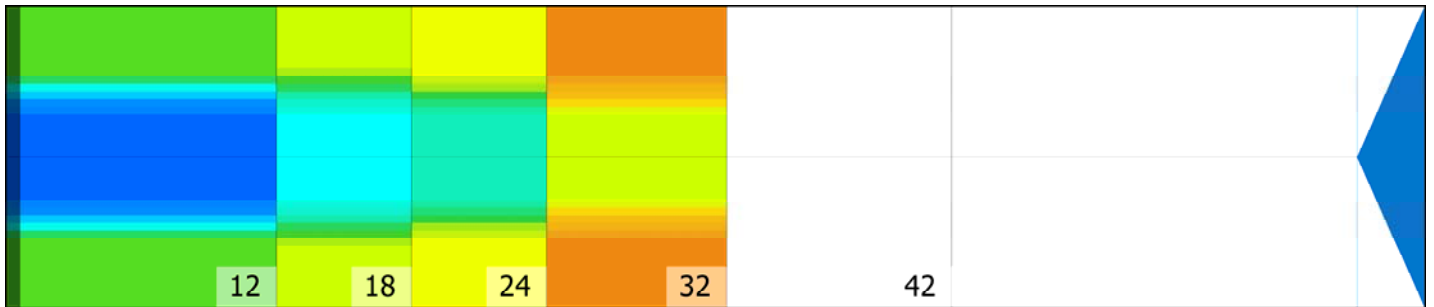

RUSSIAN 2

Conditioner:

Cleaner:

Zone Configuration

Cleaner Transition

Mode: Clean and Condition

Speed: Quick Clean

Start Cleaner Spray: 0 Feet

Start Squeegee: 0 Feet

Start Conditioning: 6 Inches

Split Pattern: No

Zone 1	Avg	Ratio	Zone 2	Avg	Ratio
Left	45.0	2.0 : 1	Left	32.0	2.3 : 1
Right	45.0	2.0 : 1	Right	32.0	2.3 : 1
Center	90.0		Center	75.0	

Zone 3	Avg	Ratio	Zone 4	Avg	Ratio
Left	27.0	2.4 : 1	Left	13.0	2.4 : 1
Right	27.0	2.4 : 1	Right	13.0	2.4 : 1
Center	66.0		Center	31.0	

Zone 5	Avg	Ratio
Left	0.0	1.0 : 1
Right	0.0	1.0 : 1
Center	0.0	