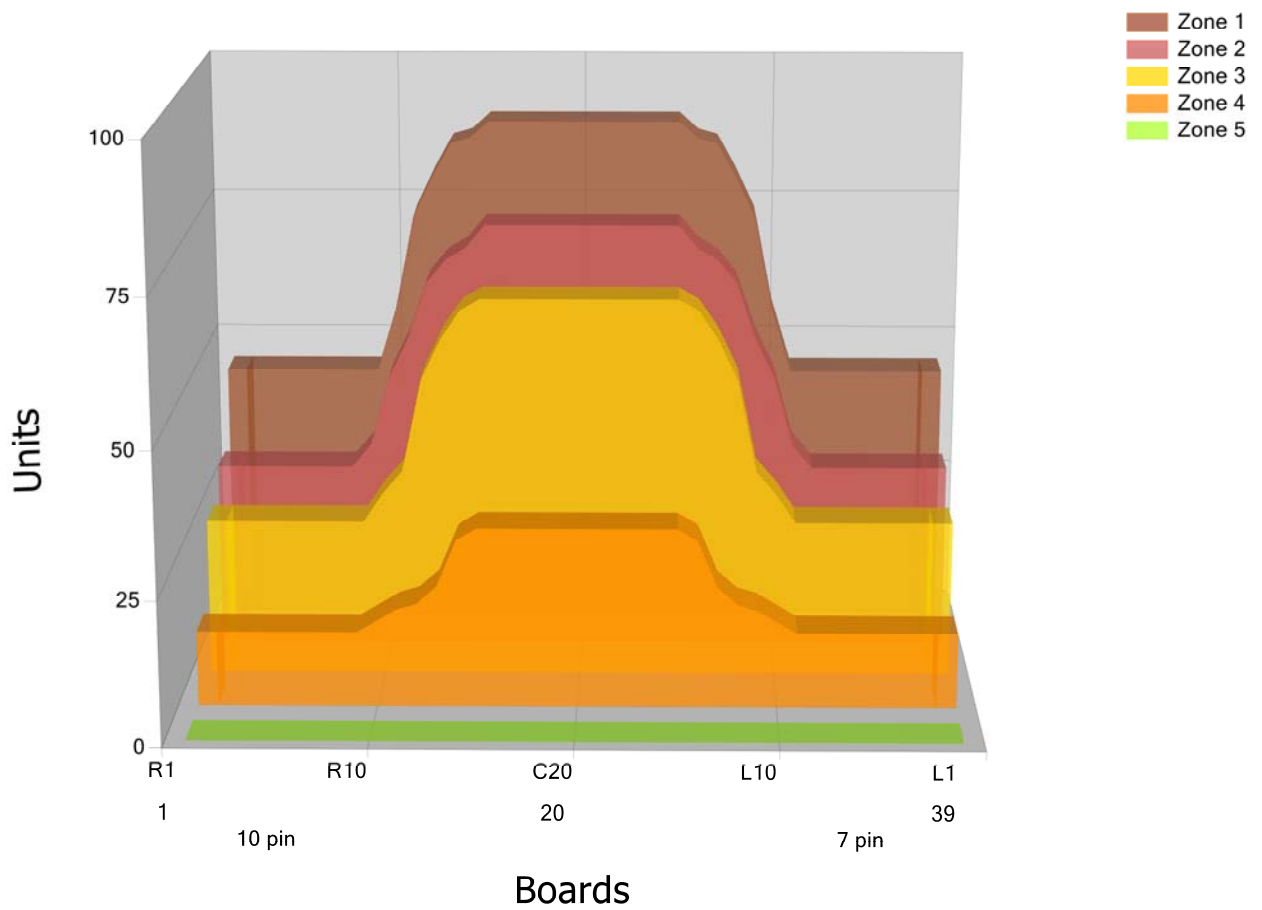

RUSSIAN 2

Conditioner:

Cleaner:

Zone Configuration

Cleaner Transition

Mode: Clean and Condition

Speed: Quick Clean

Start Cleaner Spray: 0 Feet

Start Squeegee: 0 Feet

Start Conditioning: 6 Inches

Split Pattern: No

Zone 1	Avg	Ratio	Zone 2	Avg	Ratio
Left	45.0	2.0 : 1	Left	32.0	2.3 : 1
Right	45.0	2.0 : 1	Right	32.0	2.3 : 1
Center	90.0		Center	75.0	

Zone 3	Avg	Ratio	Zone 4	Avg	Ratio
Left	27.0	2.4 : 1	Left	13.0	2.4 : 1
Right	27.0	2.4 : 1	Right	13.0	2.4 : 1
Center	66.0		Center	31.0	

Zone 5	Avg	Ratio
Left	0.0	1.0 : 1
Right	0.0	1.0 : 1
Center	0.0	